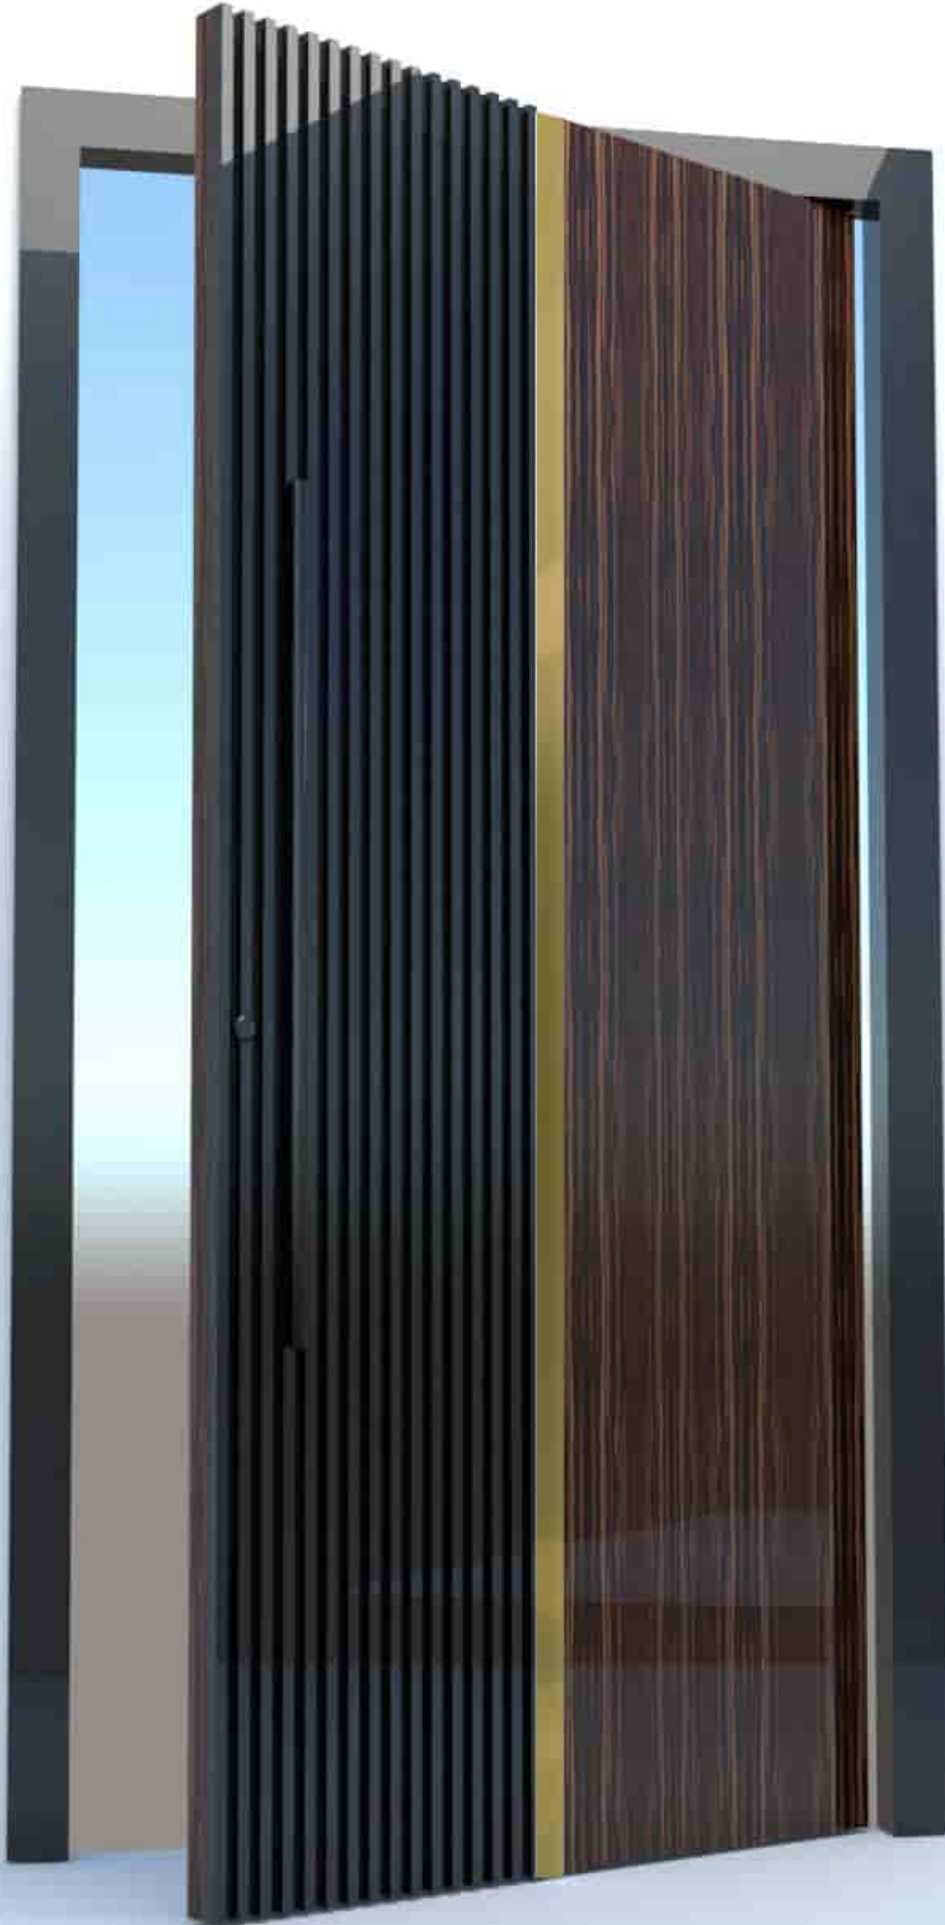

توب ديزاين
للحديد و الألمنيوم و الزجاج

TOP_DESIGN_ALAIN